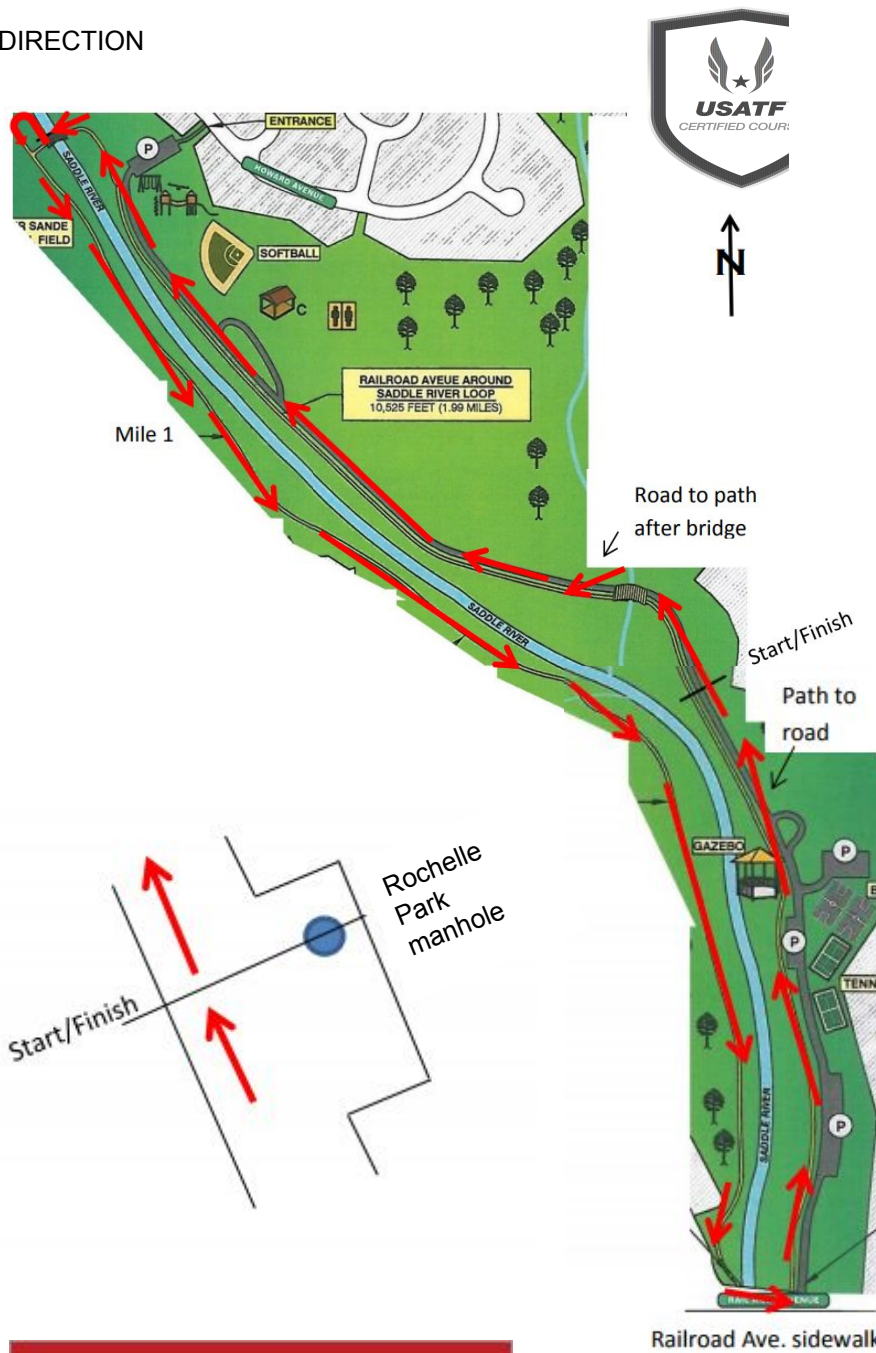

De Novo Harriers 4 x 2 Relay  
 Saddle River Park, Rochelle Park, New Jersey

**NJ16508JHP**  
 Effective 3/1/2016 to 12/31/2026

ALL DIRECTIONS ARE GIVEN RELATIVE TO THE RUNNING DIRECTION

**Start/Finish:** On Saddle River Rochelle Park Area restricted access road at the middle of the manhole marked "Rochelle Park" in wide paved area just north of the second parking area.

**Turnaround 1:** On Saddle River Rochelle Park Area bike path on the west side of the river bridge in line with 12th chain link fence post for the field on the west side if the path counting from the northernmost corner of the fence.

**Mile 1:** On Saddle River Rochelle Park Area bike path on western side of the river, at the southern edge of the concrete chimney on the tan house on the right that is just past the dirt path that leads from Saddle River road to the park path.

Course is run in a counterclockwise direction on the path.

The course moves to the restricted access road after the last parking lot and returns to the path after the first bridge

Measured by Jane H. Parks  
 February 21, 2016  
 janehp3@gmail.com