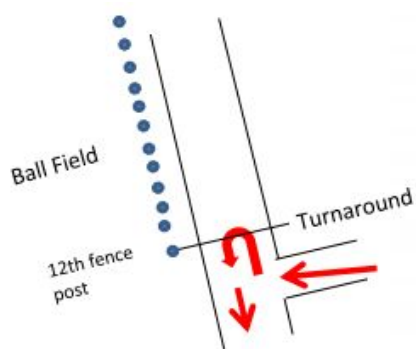

De Novo Harriers 4 x 2 Relay  
 Saddle River Park, Rochelle Park, New Jersey

**NJ16508JHP**  
 Effective 3/1/2016 to 12/31/2026

ALL DIRECTIONS ARE GIVEN RELATIVE TO THE RUNNING DIRECTION

**Start/Finish:** On Saddle River Rochelle Park Area restricted access road at the middle of the manhole marked "Rochelle Park" in wide paved area just north of the second parking area.

**Turnaround 1:** On Saddle River Rochelle Park Area bike path on the west side of the river bridge in line with 12th chain link fence post for the field on the west side if the path counting from the northernmost corner of the fence.

**Mile 1:** On Saddle River Rochelle Park Area bike path on western side of the river, at the southern edge of the concrete chimney on the tan house on the right that is just past the dirt path that leads from Saddle River road to the park path.

Course is run in a counterclockwise direction on the path.

The course moves to the restricted access road after the last parking lot and returns to the path after the first bridge

Measured by Jane H. Parks  
 February 21, 2016  
 janehp3@gmail.com